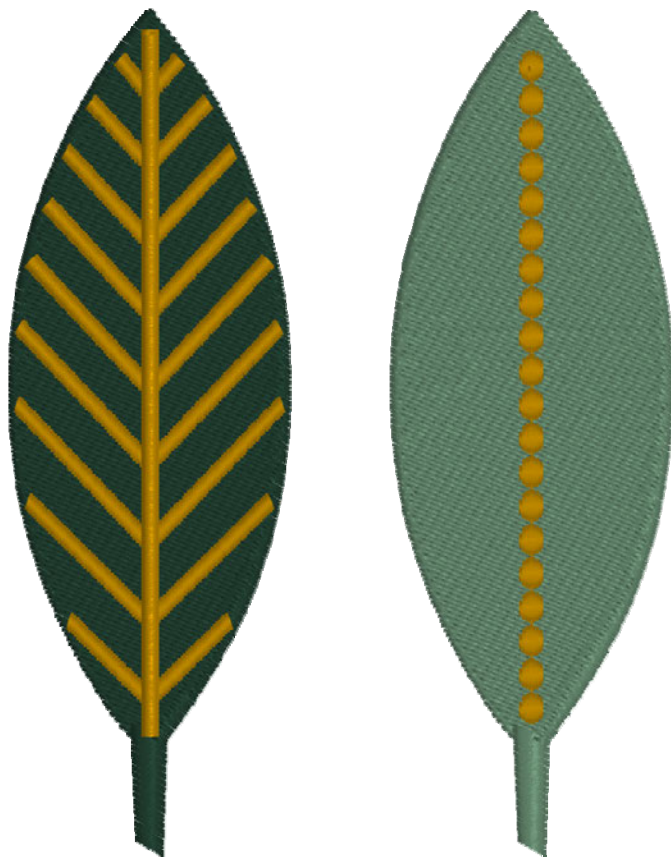

Scale 100%

Dimensions

Width: 87.5 mm

Height: 111.7 mm

Stitches: 10233

Color Information

	Color	Thread Palette	Number	Name	Effect	Stitches	Length
1		Robison-Anton Rayon 40	2728	Army Green		3803	23.479 m
2		Robison-Anton Rayon 40	2551	Spring Garden		3808	23.534 m
3		Robison-Anton Rayon 40	2400	Topaz		2622	10.001 m