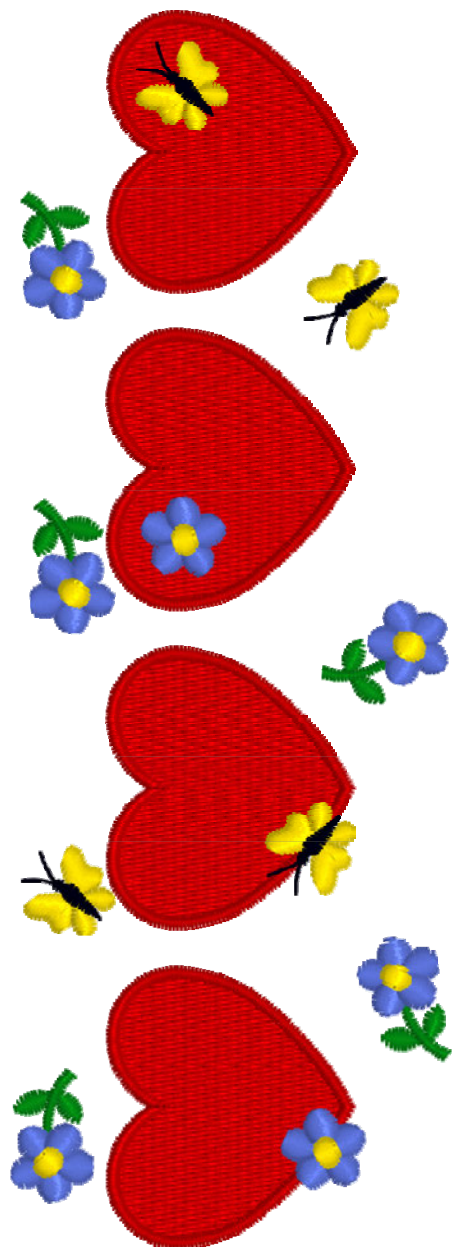

Scale 100%

Dimensions

Width: 57.9 mm

Height: 163.5 mm

Stitches: 9922

Color Information

	Color	Thread Palette	Number	Name	Effect	Stitches	Length
1		Sulky Rayon 40	0561	Lipstick		6660	33.649 m
2		Sulky Rayon 40	1277	Ivy Green		597	1.907 m
3		Sulky Rayon 40	1226	Dk. Periwinkle		1506	6.461 m
4		Sulky Rayon 40	1187	Mimosa Yellow		906	4.361 m
5		Sulky Rayon 40	1182	Blue Black		253	0.849 m