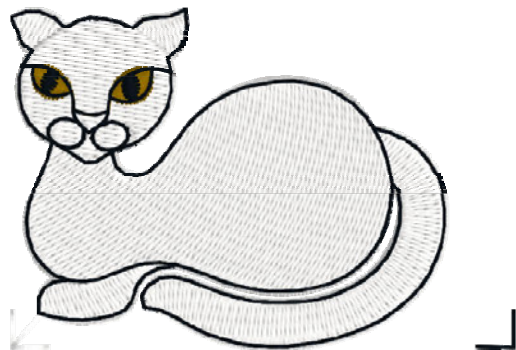

Scale 100%

Dimensions

Width: 66.3 mm

Height: 44.9 mm

Stitches: 4052

Color Information

	Color	Thread Palette	Number	Name	Effect	Stitches	Length
1		Robison-Anton Rayon 40	2343	Eggshell		3240	17.609 m
2		Robison-Anton Rayon 40	2562	Bullion		89	0.389 m
3		Robison-Anton Rayon 40	2296	Black		723	2.452 m